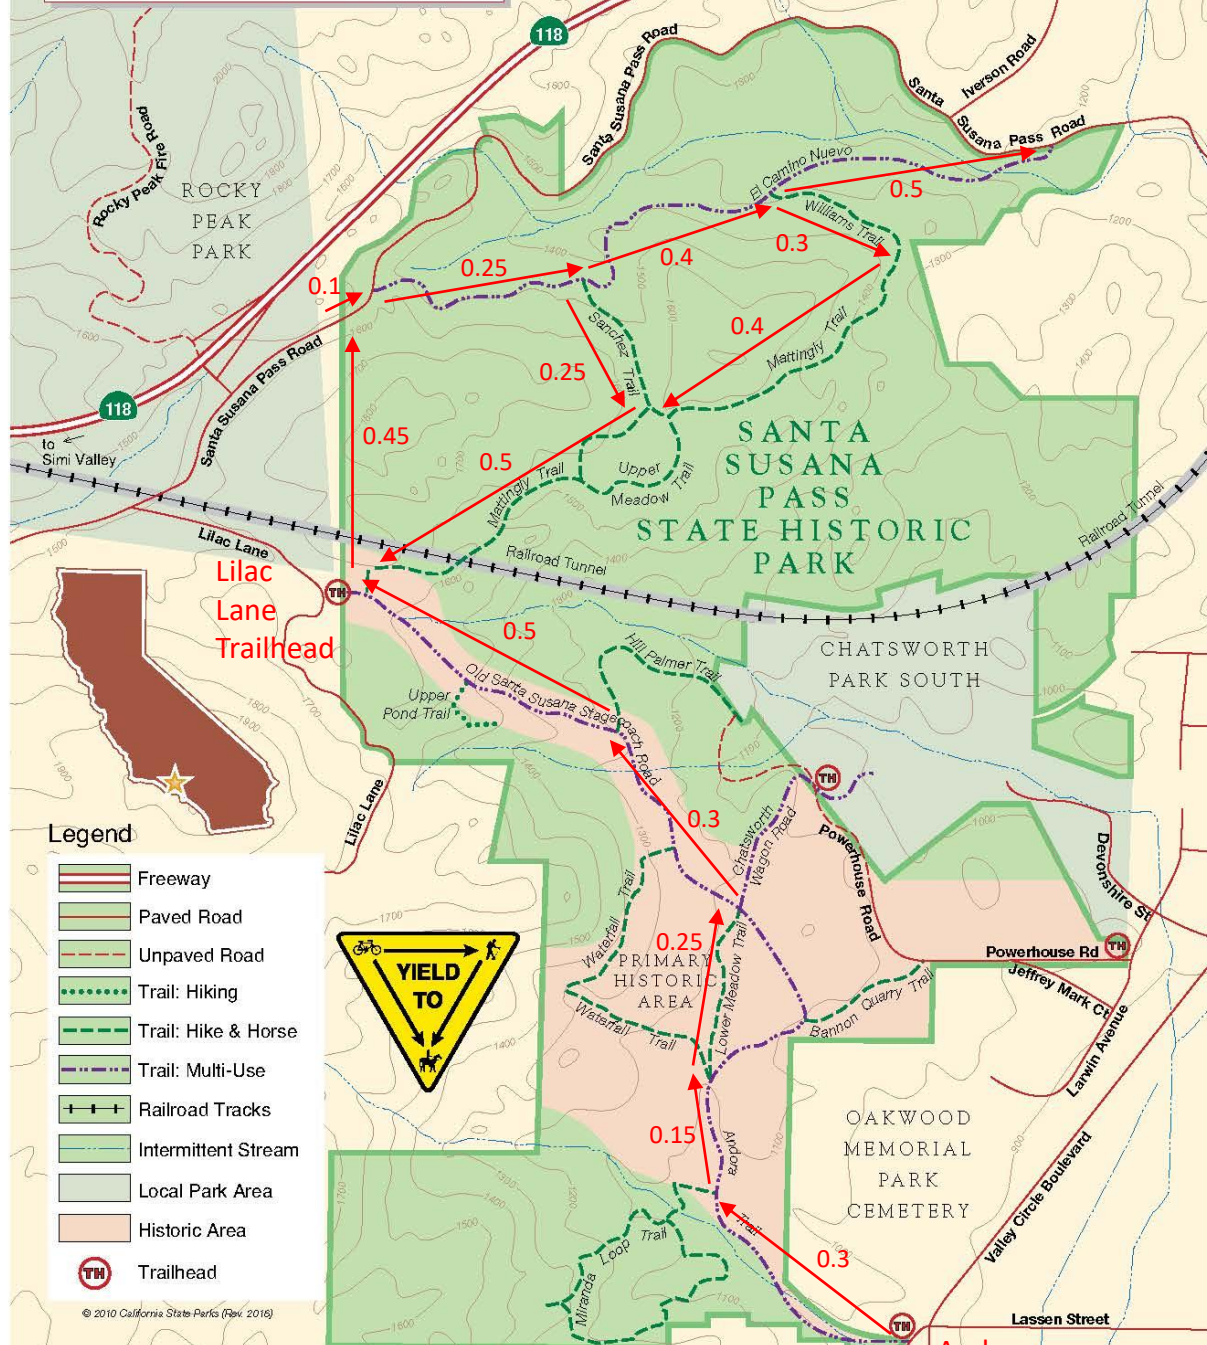

Santa Susana Pass State Historic Park

Legend

- Freeway
- Paved Road
- Unpaved Road
- Trail: Hiking
- Trail: Hike & Horse
- Trail: Multi-Use
- Railroad Tracks
- Intermittent Stream
- Local Park Area
- Historic Area
- Trailhead

Andora
Trailhead