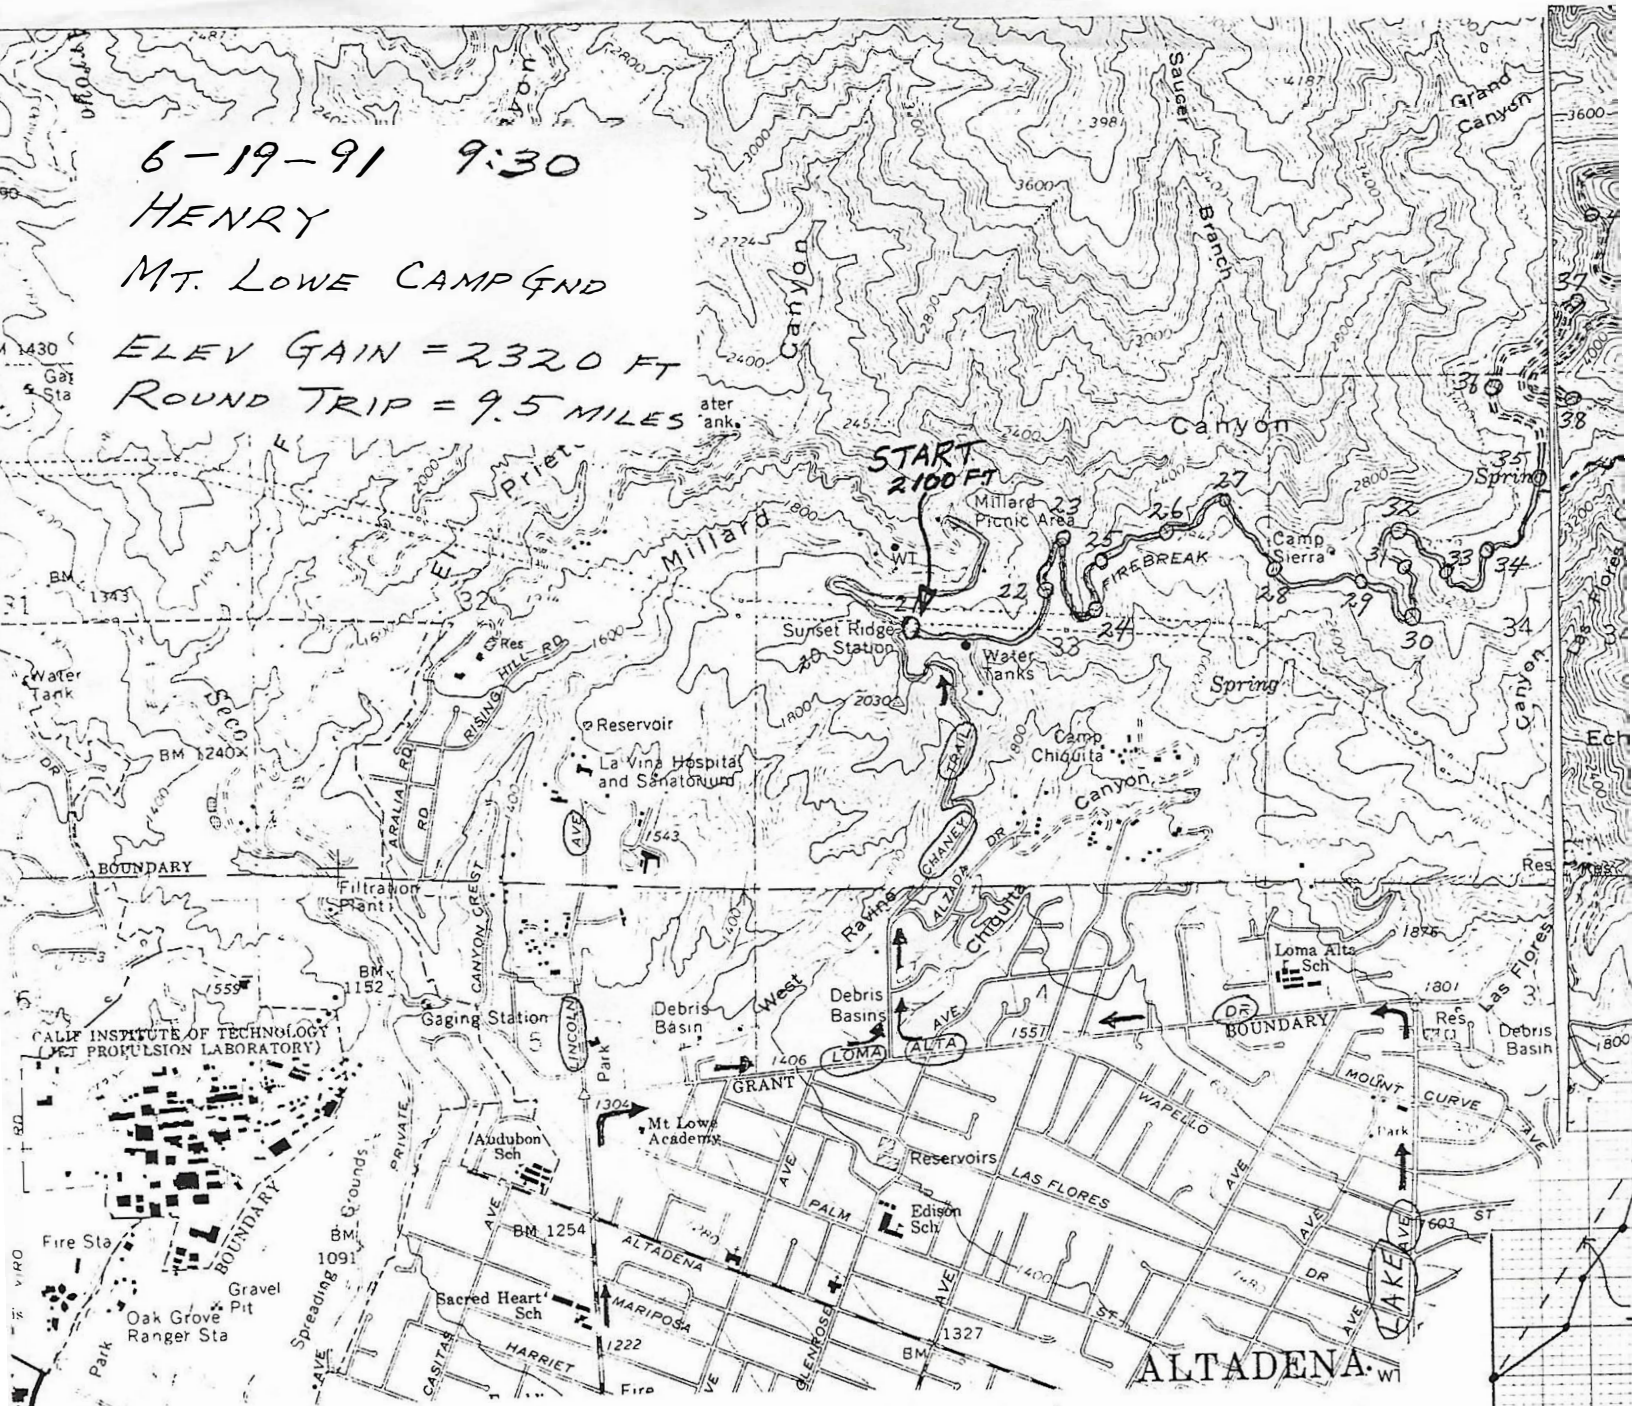

6-19-91 9:30

HENRY

MT. LOWE CAMP GND

ELEV GAIN = 2320 FT

ROUND TRIP = 9.5 MILES

EXIT I-210 AT LINCOLN OR LAKE

0

OTP Hike #0080