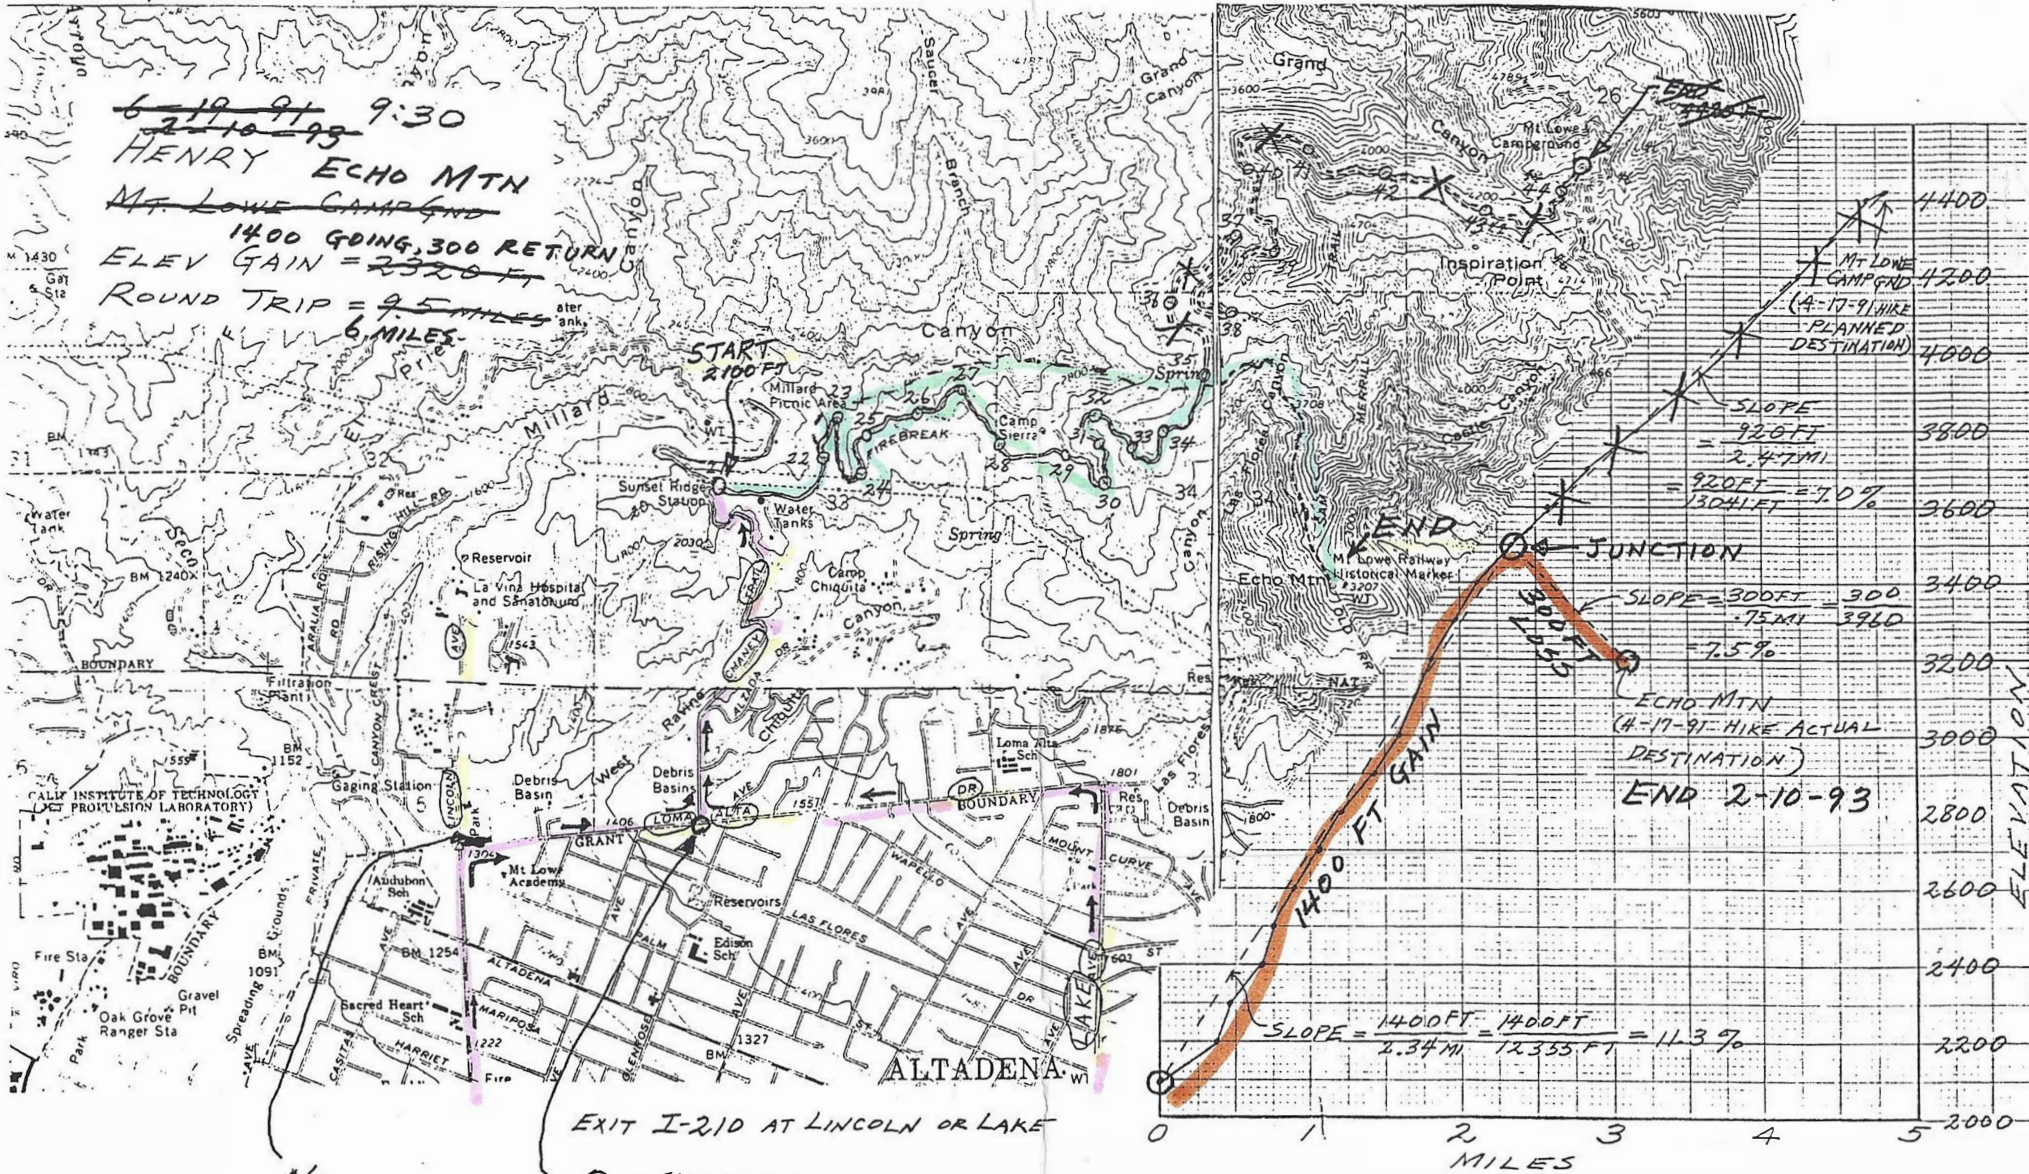

Hike #533

9-13-00 CHANEY TRAIL TO ECHO MTN.

No OUTLET SIGN

OVERHEAD BLINKING SIGNAL

EXIT I-210 AT LINCOLN OR LAKE